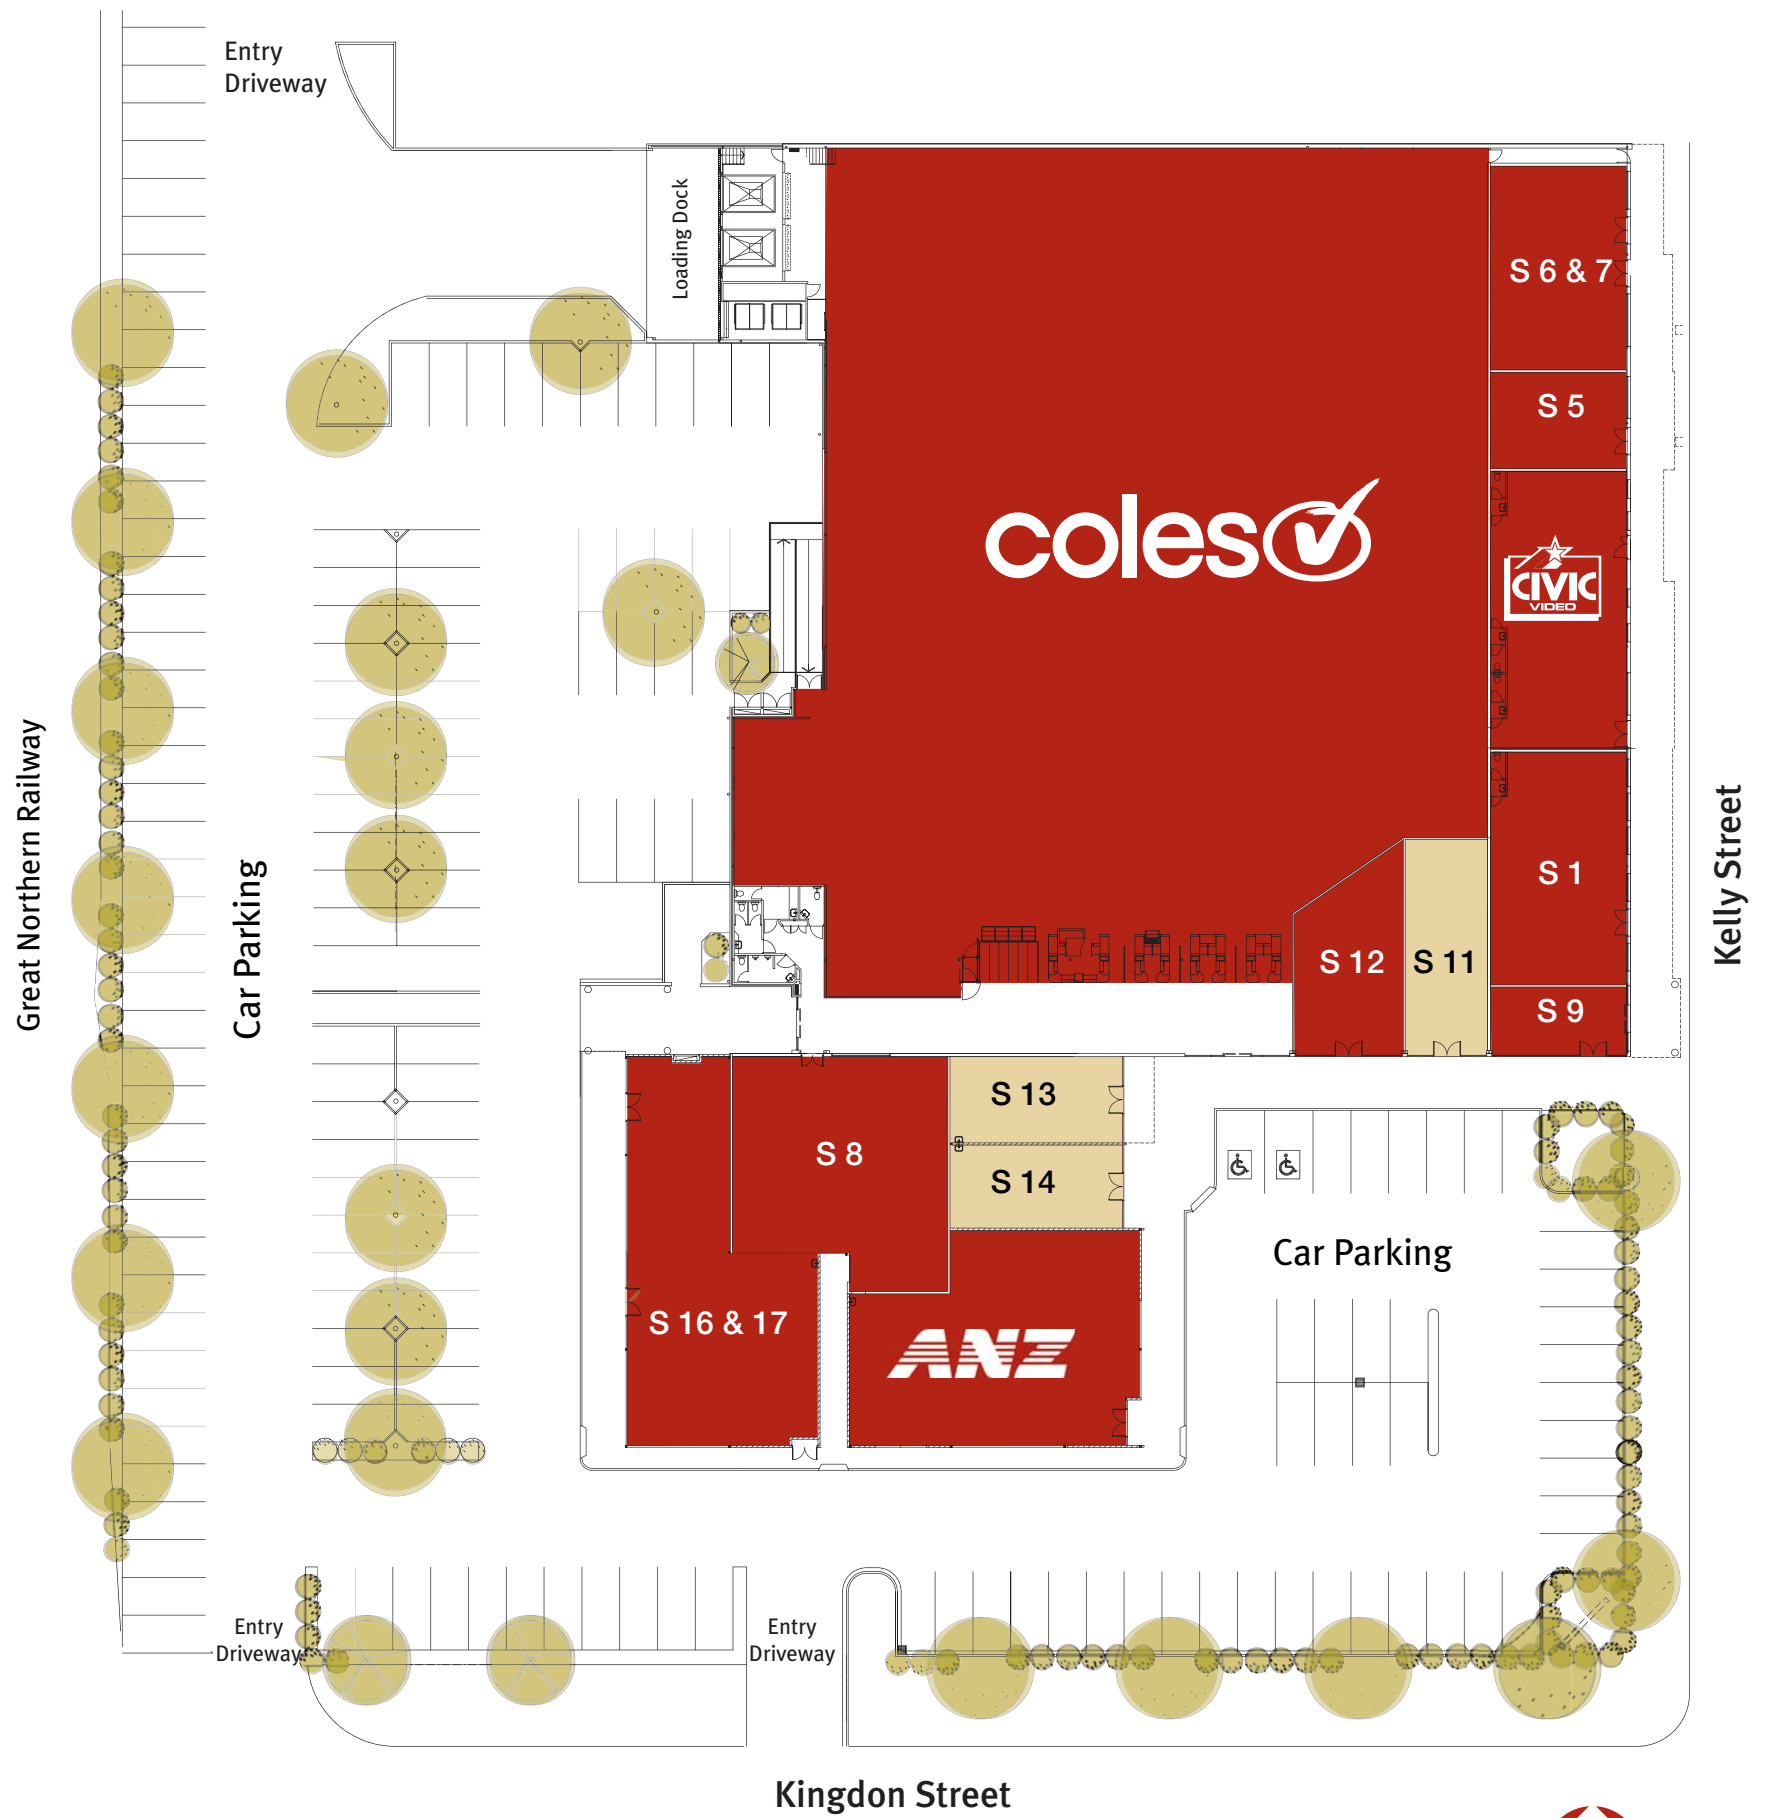

Key

- S 1 Millers
- S 2, 3 & 4 Civic Video
- S 5 Shear Style - Hairdresser
- S 6 & 7 Hunter Mutual - Credit Union
- S 8 Ice Box Liquor
- S 9 Fashion Retailer
- S 10 Coles
- S 11 77 sq m
- S 12 Bazaar Rainbow
- S 13 65 sq m
- S 14 63 sq m
- S 15 ANZ
- S 16 & 17 The Shed

- Leased
- Available

Scale A3 @ 1:200

211 - 223 Kelly Road  
Scone NSW 2337  
shop@scone-village.com.au

Leasing Enquiries

Daniel Stay  
M : 0401 601 616  
E : daniel@muswellbrookfair.com.au